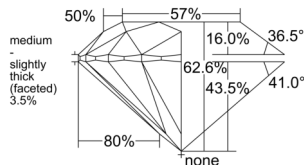

GIA®

FACSIMILE

GIA REPORT 1543078021

Verify this report at GIA.edu

GIA NATURAL DIAMOND DOSSIER®

November 25, 2025
GIA Report Number 1543078021
Shape and Cutting Style ..... Round Brilliant
Measurements ..... 5.39 - 5.41 x 3.38 mm

GRADING RESULTS

Carat Weight ..... 0.61 carat
Color Grade ..... G
Clarity Grade VVS2
Cut Grade ..... Excellent

ADDITIONAL GRADING INFORMATION

Polish ..... Excellent
Symmetry ..... Excellent
Fluorescence ..... None
Clarity Characteristics ..... Pinpoint, Cloud
Inscription(s): GIA 1543078021

PROPORTIONS

GRADING SCALES

GIA COLOR SCALE

COLORESS	D
	E
	F
	G
	H
	I
	J
NEAR COLORESS	K
	L
FANIT	M
	N
	O
	P
VERY LIGHT	Q
	R
	S
	T
	U
	V
	W
	X
	Y
LIGHT	Z

GIA CLARITY SCALE

VERY VERY SLIGHTLY INCLUDED	FLAWLESS
	INTERNALLY FLAWLESS
VERY SLIGHTLY INCLUDED	VVS₁
	VVS₂
SLIGHTLY INCLUDED	VS₁
	VS₂
INCLUDED	SI₁
	SI₂
	I₁
	I₂
	I₃

GIA CUT SCALE

EXCELLENT
VERY GOOD
GOOD
FAIR
POOR