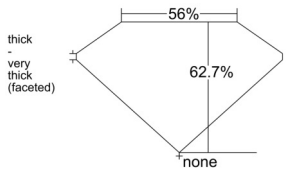

GIA®

FACSIMILE

GIA REPORT 1543077236

Verify this report at GIA.edu

GIA NATURAL DIAMOND DOSSIER®

November 24, 2025
GIA Report Number 1543077236
Shape and Cutting Style ..... Marquise Brilliant
Measurements ..... 8.80 x 4.22 x 2.65 mm

GRADING RESULTS

Carat Weight ..... 0.61 carat
Color Grade ..... F
Clarity Grade SI1

ADDITIONAL GRADING INFORMATION

Polish ..... Very Good
Symmetry ..... Very Good
Fluorescence ..... None
Clarity Characteristics ..... Twinning Wisp
Inscription(s): GIA 1543077236

PROPORTIONS

Profile not to actual proportions

GRADING SCALES

GIA COLOR SCALE		GIA CLARITY SCALE			
COLORLESS	D	VERY VERY SLIGHTLY INCLUDED	FLAWLESS		
	E		INTERNALLY FLAWLESS		
	F	VERY SLIGHTLY INCLUDED	VVS₁		
	G		VVS₂		
	H		VS₁		
	NEAR COLORLESS	I	SLIGHTLY INCLUDED	VS₂	
		J		SI₁	
		FAINT	K	INCLUDED	SI₂
			L		I₁
			M		I₂
VERT LIGHT	N	INCLUDED	I₃		
	O				
	P				
	Q				
	R				
	S				
	T				
LIGHT	U				
	V				
	W				
	X				
Y					
Z