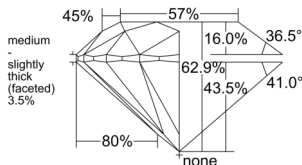

GIA®

FACSIMILE

GIA REPORT 1543066001

Verify this report at GIA.edu

GIA NATURAL DIAMOND DOSSIER®

November 20, 2025
GIA Report Number 1543066001
Shape and Cutting Style ..... Round Brilliant
Measurements ..... 5.03 - 5.07 x 3.18 mm

GRADING RESULTS

Carat Weight ..... 0.50 carat
Color Grade I
Clarity Grade VVS1
Cut Grade ..... Excellent

ADDITIONAL GRADING INFORMATION

Polish ..... Excellent
Symmetry ..... Excellent
Fluorescence ..... None
Clarity Characteristics ..... Cloud
Inscription(s): GIA 1543066001

PROPORTIONS

Profile to actual proportions

GRADING SCALES

GIA COLOR SCALE

COLORLESS	D
	E
	F
	G
	H
	I
	J
NEAR COLORLESS	K
	L
Faint	M
	N
	O
	P
Very Light	Q
	R
	S
	T
	U
	V
	W
	X
	Y
Light	Z

GIA CLARITY SCALE

FLAWLESS	INTERNAL FLAWLESS	
		FLAWLESS
VERY VERY SLIGHTLY INCLUDED	VVS₁	
	VVS₂	
VERY SLIGHTLY INCLUDED	VS₁	
	VS₂	
SLIGHTLY INCLUDED	SI₁	
	SI₂	
INCLUDED	I₁	
	I₂	
	I₃	

GIA CUT SCALE

EXCELLENT
VERY GOOD
GOOD
FAIR
POOR