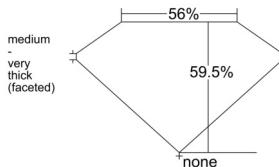

GIA®

FACSIMILE

GIA REPORT 1539955526

Verify this report at GIA.edu

GIA NATURAL DIAMOND DOSSIER®

November 11, 2025
GIA Report Number 1539955526
Shape and Cutting Style ..... Heart Brilliant
Measurements ..... 4.99 x 5.32 x 3.17 mm

GRADING RESULTS

Carat Weight ..... 0.50 carat
Color Grade ..... H
Clarity Grade VS2

ADDITIONAL GRADING INFORMATION

Polish ..... Excellent
Symmetry ..... Very Good
Fluorescence ..... None
Clarity Characteristics..... Twinning Wisp
Inscription(s): GIA 1539955526

PROPORTIONS

Profile not to actual proportions

GRADING SCALES

GIA COLOR SCALE		GIA CLARITY SCALE			
COLORLESS	D	VERY VERY SLIGHTLY INCLUDED	FLAWLESS		
	E		INTERNALLY FLAWLESS		
	F	VERY SLIGHTLY INCLUDED	VVS₁		
	G		VVS₂		
	H		VS₁		
	NEAR COLORLESS	I	SLIGHTLY INCLUDED	VS₂	
		J		SI₁	
		FAINT	K	INCLUDED	SI₂
			L		I₁
			M		I₂
VERY LIGHT			N	INCLUDED	I₃
			O		
			P		
	Q				
LIGHT	R				
	S				
	T				
	U				
	V				
	Z