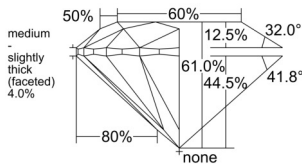

GIA®

FACSIMILE

GIA REPORT 1539894236

Verify this report at GIA.edu

GIA NATURAL DIAMOND DOSSIER®

November 21, 2025
GIA Report Number 1539894236
Shape and Cutting Style ..... Round Brilliant
Measurements ..... 4.50 - 4.51 x 2.75 mm

GRADING RESULTS

Carat Weight ..... 0.34 carat
Color Grade ..... E
Clarity Grade VVS1
Cut Grade ..... Excellent

ADDITIONAL GRADING INFORMATION

Polish ..... Excellent
Symmetry ..... Excellent
Fluorescence ..... None
Clarity Characteristics ..... Pinpoint
Inscription(s): GIA 1539894236

PROPORTIONS

Profile to actual proportions

GRADING SCALES

GIA COLOR SCALE	GIA CLARITY SCALE	GIA CUT SCALE	
D	FLAWLESS	EXCELLENT	
E	INTERNALLY FLAWLESS		
F		VVS₁	VERY GOOD
G	VVS₂		
H	VS₁	GOOD	
I	VS₂		
J	SI₁	FAIR	
K	SI₂		
L	I₁	POOR	
M			
N			
O	I₂		
P			
Q	I₃		
R			
S			
T			
U			
V			
W			
X			
Y			
Z