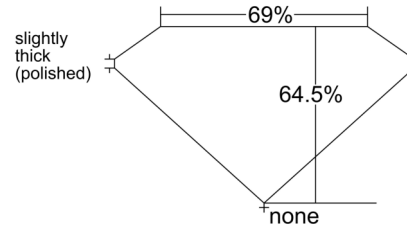

PROPORTIONS

Profile not to actual proportions