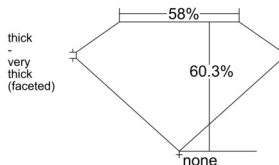

GIA®

FACSIMILE

GIA REPORT 1539605646

Verify this report at GIA.edu

GIA NATURAL DIAMOND DOSSIER®

October 03, 2025
GIA Report Number 1539605646
Shape and Cutting Style ..... Pear Brilliant
Measurements ..... 7.71 x 4.94 x 2.98 mm

GRADING RESULTS

Carat Weight ..... 0.70 carat
Color Grade ..... D
Clarity Grade VVS1

ADDITIONAL GRADING INFORMATION

Polish ..... Excellent
Symmetry ..... Very Good
Fluorescence ..... None
Clarity Characteristics ..... Cavity
Inscription(s): GIA 1539605646

PROPORTIONS

Profile not to actual proportions

GRADING SCALES

GIA COLOR SCALE		GIA CLARITY SCALE			
COLORLESS	D	VERY VERY SLIGHTLY INCLUDED	FLAWLESS		
	E		INTERNALLY FLAWLESS		
	F	VERY SLIGHTLY INCLUDED	VVS₁		
	G		VVS₂		
	H		VS₁		
	NEAR COLORLESS	I	SLIGHTLY INCLUDED	VS₂	
		J		SI₁	
		FAINT	K	INCLUDED	SI₂
			L		I₁
			M		I₂
VERT LIGHT	N	LIGHT	I₃		
	O				
	P				
	Q				
	R				
	S				
	T