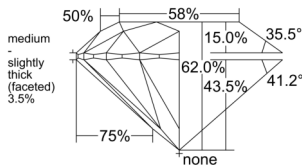

GIA®

FACSIMILE

GIA REPORT 1539562466

Verify this report at GIA.edu

GIA NATURAL DIAMOND DOSSIER®

October 07, 2025
GIA Report Number 1539562466
Shape and Cutting Style ..... Round Brilliant
Measurements ..... 5.20 - 5.22 x 3.23 mm

GRADING RESULTS

Carat Weight ..... 0.54 carat
Color Grade I
Clarity Grade VS1
Cut Grade ..... Excellent

ADDITIONAL GRADING INFORMATION

Polish ..... Excellent
Symmetry ..... Excellent
Fluorescence ..... None
Clarity Characteristics ..... Cloud, Feather, Needle
Inscription(s): GIA 1539562466

PROPORTIONS

GRADING SCALES

GIA COLOR SCALE	GIA CLARITY SCALE	GIA CUT SCALE	
D	FLAWLESS	EXCELLENT	
E	INTERNALLY FLAWLESS		
F		VVS₁	VERY GOOD
G	VVS₂		
H	VS₁	GOOD	
I	VS₂		
J	SI₁	FAIR	
K	SI₂		
L	I₁	POOR	
M	I₂		
N	I₃		
O			
P			
Q			
R			
S			
T			
U			
V			
W			
X			
Y			
Z