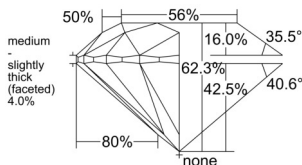

GIA®

FACSIMILE

GIA REPORT 1539543647

Verify this report at GIA.edu

GIA NATURAL DIAMOND DOSSIER®

September 27, 2025
GIA Report Number 1539543647
Shape and Cutting Style ..... Round Brilliant
Measurements ..... 4.85 - 4.88 x 3.03 mm

GRADING RESULTS

Carat Weight ..... 0.44 carat
Color Grade I
Clarity Grade S11
Cut Grade ..... Excellent

ADDITIONAL GRADING INFORMATION

Polish ..... Excellent
Symmetry ..... Excellent
Fluorescence ..... Medium Blue
Clarity Characteristics ..... Crystal
Inscription(s): GIA 1539543647

PROPORTIONS

Profile to actual proportions

GRADING SCALES

GIA COLOR SCALE

COLOREDNESS	D
	E
	F
	G
	H
	I
	J
NEAR COLORLESS	K
	L
FAIN	M
	N
	O
	P
VERY LIGHT	Q
	R
	S
	T
	U
	V
LIGHT	W
	X
	Y
	Z

GIA CLARITY SCALE

FLAWLESS	INTERNAL FLAWLESS	
		FLAWLESS
VERY VERY SLIGHTLY INCLUDED	VVS₁	
	VVS₂	
VERY SLIGHTLY INCLUDED	VS₁	
	VS₂	
SLIGHTLY INCLUDED	SI₁	
	SI₂	
INCLUDED	I₁	
	I₂	
	I₃	

GIA CUT SCALE

EXCELLENT
VERY GOOD
GOOD
FAIR
POOR