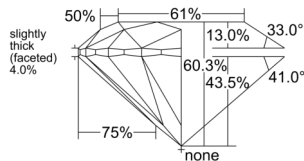

GIA®

FACSIMILE

GIA REPORT 1539537828

Verify this report at GIA.edu

GIA NATURAL DIAMOND DOSSIER®

September 25, 2025
GIA Report Number 1539537828
Shape and Cutting Style ..... Round Brilliant
Measurements ..... 5.10 - 5.13 x 3.08 mm

GRADING RESULTS

Carat Weight ..... 0.50 carat
Color Grade ..... E
Clarity Grade S11
Cut Grade ..... Excellent

ADDITIONAL GRADING INFORMATION

Polish ..... Excellent
Symmetry ..... Excellent
Fluorescence ..... Medium Blue
Clarity Characteristics ..... Crystal, Feather, Cloud
Inspection(s): GIA 1539537828

PROPORTIONS

Profile to actual proportions