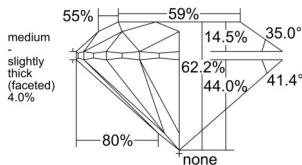

GIA®

FACSIMILE

GIA REPORT 1539315826

Verify this report at GIA.edu

GIA NATURAL DIAMOND DOSSIER®

September 11, 2025
GIA Report Number 1539315826
Shape and Cutting Style ..... Round Brilliant
Measurements ..... 5.12 - 5.17 x 3.20 mm

GRADING RESULTS

Carat Weight ..... 0.52 carat
Color Grade I
Clarity Grade S11
Cut Grade ..... Excellent

ADDITIONAL GRADING INFORMATION

Polish ..... Excellent
Symmetry ..... Excellent
Fluorescence ..... Faint
Clarity Characteristics ..... Crystal, Feather, Cloud
Inscription(s): GIA 1539315826

PROPORTIONS

Profile to actual proportions