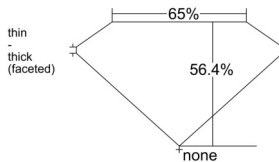

GIA®

FACSIMILE

GIA REPORT 1539260641

Verify this report at GIA.edu

GIA NATURAL DIAMOND DOSSIER®

August 30, 2025
GIA Report Number 1539260641
Shape and Cutting Style ..... Heart Brilliant
Measurements ..... 4.90 x 5.68 x 3.21 mm

GRADING RESULTS

Carat Weight ..... 0.51 carat
Color Grade I
Clarity Grade VS2

ADDITIONAL GRADING INFORMATION

Polish ..... Excellent
Symmetry ..... Excellent
Fluorescence ..... Faint
Clarity Characteristics..... Crystal, Cloud, Feather
Inscription(s): GIA 1539260641

PROPORTIONS

Profile not to actual proportions

GRADING SCALES

GIA COLOR SCALE		GIA CLARITY SCALE			
COLORLESS	D	VERY VERY SLIGHTLY INCLUDED	FLAWLESS		
	E		INTERNALLY FLAWLESS		
	F	VERY SLIGHTLY INCLUDED	VVS₁		
	G		VVS₂		
	H		VS₁		
	NEAR COLORLESS	I	SLIGHTLY INCLUDED	VS₂	
		J		SI₁	
		FAINT	K	INCLUDED	SI₂
			L		I₁
			M		I₂
VERT LIGHT	N	LIGHT	I₃		
	O				
	P				
	Q				
	R