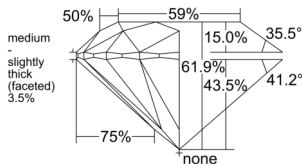

GIA®

FACSIMILE

GIA REPORT 1539257519

Verify this report at GIA.edu

GIA NATURAL DIAMOND DOSSIER®

September 01, 2025
GIA Report Number 1539257519
Shape and Cutting Style ..... Round Brilliant
Measurements ..... 5.28 - 5.32 x 3.28 mm

GRADING RESULTS

Carat Weight ..... 0.56 carat
Color Grade ..... E
Clarity Grade VS1
Cut Grade ..... Excellent

ADDITIONAL GRADING INFORMATION

Polish ..... Excellent
Symmetry ..... Excellent
Fluorescence ..... Medium White
Clarity Characteristics ..... Feather, Cloud, Pinpoint
Inscription(s): GIA 1539257519

PROPORTIONS

Profile to actual proportions

GRADING SCALES

GIA COLOR SCALE	GIA CLARITY SCALE	GIA CUT SCALE
COLOURLESS	FLAWLESS	EXCELLENT
E	INTERNALLY FLAWLESS	
F	VVS₁	VERY GOOD
G		
H	VS₁	GOOD
I		
J	VS₂	FAIR
K		
L	SI₁	POOR
M		
N	I₁	
O		
P	I₂	
Q		
R	I₃	
S		
T		
U		
V		
W		
X		
Y		
Z