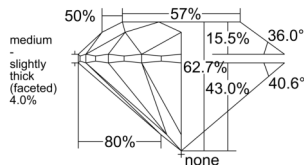

GIA®

FACSIMILE

GIA REPORT 1539160443

Verify this report at GIA.edu

GIA NATURAL DIAMOND DOSSIER®

August 19, 2025
GIA Report Number 1539160443
Shape and Cutting Style ..... Round Brilliant
Measurements ..... 5.02 - 5.06 x 3.16 mm

GRADING RESULTS

Carat Weight ..... 0.50 carat
Color Grade ..... D
Clarity Grade VS1
Cut Grade ..... Excellent

ADDITIONAL GRADING INFORMATION

Polish ..... Excellent
Symmetry ..... Excellent
Fluorescence ..... Very Strong Blue
Clarity Characteristics ..... Crystal
Inscription(s): GIA 1539160443

PROPORTIONS

GRADING SCALES

GIA COLOR SCALE

COLORED	D
	E
	F
	G
	H
	I
	J
NEAR COLORLESS	K
	L
	M
Faint	N
	O
	P
	Q
	R
	S
	T
	U
	V
	W
	X
	Y
Light	Z

GIA CLARITY SCALE

FLAWLESS	FLAWLESS	
		EXCELLENT
INTERNALLY FLAWLESS	VERY VERY SLIGHTLY INCLUDED	
		VVS₁
VVS₂	VERY GOOD	
VS₁	GOOD	
		VS₂
SI₁	FAIR	
		SI₂
I₁	POOR	
		I₂
		I₃

GIA CUT SCALE

EXCELLENT
VERY GOOD
GOOD
FAIR
POOR