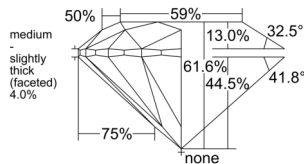

GIA®

FACSIMILE

GIA REPORT 1539008689

Verify this report at GIA.edu

GIA NATURAL DIAMOND DOSSIER®

August 11, 2025
GIA Report Number 1539008689
Shape and Cutting Style ..... Round Brilliant
Measurements ..... 5.56 - 5.60 x 3.44 mm

GRADING RESULTS

Carat Weight ..... 0.65 carat
Color Grade ..... F
Clarity Grade VVS1
Cut Grade ..... Excellent

ADDITIONAL GRADING INFORMATION

Polish ..... Excellent
Symmetry ..... Excellent
Fluorescence ..... Medium Blue
Clarity Characteristics ..... Pinpoint
Inscription(s): GIA 1539008689

PROPORTIONS

Profile to actual proportions