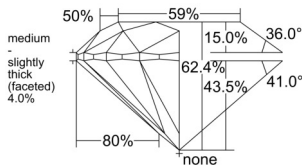

GIA®

FACSIMILE

GIA REPORT 1538572779

Verify this report at GIA.edu

GIA NATURAL DIAMOND DOSSIER®

September 27, 2025
GIA Report Number 1538572779
Shape and Cutting Style ..... Round Brilliant
Measurements ..... 5.34 - 5.39 x 3.35 mm

GRADING RESULTS

Carat Weight ..... 0.60 carat
Color Grade ..... G
Clarity Grade VS2
Cut Grade ..... Excellent

ADDITIONAL GRADING INFORMATION

Polish ..... Excellent
Symmetry ..... Excellent
Fluorescence ..... Faint
Clarity Characteristics..... Indented Natural, Crystal
Inscription(s): GIA 1538572779

PROPORTIONS

GRADING SCALES

GIA COLOR SCALE

COLOURESS	D
	E
	F
	G
	H
	I
	J
NEAR COLOURESS	K
	L
FAIN	M
	N
	O
	P
VERY LIGHT	Q
	R
	S
	T
	U
	V
	W
	X
	Y
LIGHT	Z

GIA CLARITY SCALE

FLAWLESS	INTERNAL FLAWLESS	
		EXCELLENT
VERY VERY SLIGHTLY INCLUDED	VVS₁	VERY GOOD
VERY SLIGHTLY INCLUDED	VVS₂	
SLIGHTLY INCLUDED	VS₁	GOOD
	VS₂	
INCLUDED	SI₁	FAIR
	SI₂	
INCLUDED	I₁	POOR
	I₂	
	I₃