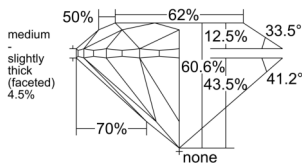

GIA®

FACSIMILE

GIA REPORT 1538497744

Verify this report at GIA.edu

GIA NATURAL DIAMOND DOSSIER®

September 20, 2025
GIA Report Number 1538497744
Shape and Cutting Style ..... Round Brilliant
Measurements ..... 4.27 - 4.30 x 2.60 mm

GRADING RESULTS

Carat Weight ..... 0.30 carat
Color Grade ..... D
Clarity Grade VVS1
Cut Grade ..... Excellent

ADDITIONAL GRADING INFORMATION

Polish ..... Excellent
Symmetry ..... Very Good
Fluorescence ..... None
Clarity Characteristics ..... Pinpoint, Feather
Inscription(s): GIA 1538497744

PROPORTIONS

Profile to actual proportions