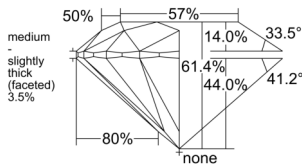

GIA®

FACSIMILE

GIA REPORT 1538481790

Verify this report at GIA.edu

GIA NATURAL DIAMOND DOSSIER®

September 20, 2025
GIA Report Number 1538481790
Shape and Cutting Style ..... Round Brilliant
Measurements ..... 5.70 - 5.74 x 3.51 mm

GRADING RESULTS

Carat Weight ..... 0.70 carat
Color Grade I
Clarity Grade VS1
Cut Grade ..... Excellent

ADDITIONAL GRADING INFORMATION

Polish ..... Excellent
Symmetry ..... Excellent
Fluorescence ..... None
Clarity Characteristics ..... Feather
Inscription(s): GIA 1538481790

PROPORTIONS

Profile to actual proportions

GRADING SCALES

GIA COLOR SCALE	GIA CLARITY SCALE	GIA CUT SCALE	
D	FLAWLESS	EXCELLENT	
E	INTERNALLY FLAWLESS		
F		VVS₁	VERY GOOD
G	VVS₂		
H	VS₁	GOOD	
I	VS₂		
J	SI₁	FAIR	
K	SI₂		
L	I₁	POOR	
M	I₂		
N	I₃		
O			
P			
Q			
R			
S			
T			
U			
V			
W			
X			
Y			
Z