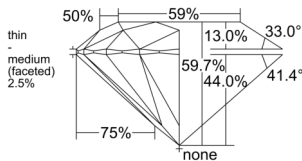

GIA®

FACSIMILE

GIA REPORT 1538252341

Verify this report at GIA.edu

GIA NATURAL DIAMOND DOSSIER®

September 02, 2025
GIA Report Number 1538252341
Shape and Cutting Style ..... Round Brilliant
Measurements ..... 4.94 - 4.96 x 2.95 mm

GRADING RESULTS

Carat Weight ..... 0.43 carat
Color Grade ..... F
Clarity Grade VVS1
Cut Grade ..... Excellent

ADDITIONAL GRADING INFORMATION

Polish ..... Excellent
Symmetry ..... Excellent
Fluorescence ..... Medium Blue
Clarity Characteristics ..... Cloud, Pinpoint
Inscription(s): GIA 1538252341

PROPORTIONS

Profile to actual proportions