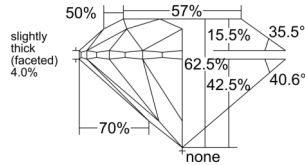

GIA®

FACSIMILE

GIA REPORT 1538243156

Verify this report at GIA.edu

GIA NATURAL DIAMOND DOSSIER®

September 02, 2025
GIA Report Number 1538243156
Shape and Cutting Style ..... Round Brilliant
Measurements ..... 5.63 - 5.65 x 3.52 mm

GRADING RESULTS

Carat Weight ..... 0.70 carat
Color Grade ..... F
Clarity Grade VS1
Cut Grade ..... Excellent

ADDITIONAL GRADING INFORMATION

Polish ..... Excellent
Symmetry ..... Excellent
Fluorescence ..... Medium Yellow
Clarity Characteristics..... Indented Natural, Feather
Inscription(s): GIA 1538243156

PROPORTIONS

Profile to actual proportions