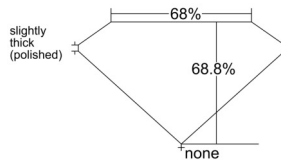

GIA®

FACSIMILE

GIA REPORT 1538218924

Verify this report at GIA.edu

GIA NATURAL DIAMOND DOSSIER®

August 30, 2025
GIA Report Number 1538218924
Shape and Cutting Style ..... Emerald Cut
Measurements ..... 5.41 x 4.06 x 2.79 mm

GRADING RESULTS

Carat Weight ..... 0.61 carat
Color Grade ..... F
Clarity Grade VVS1

ADDITIONAL GRADING INFORMATION

Polish ..... Excellent
Symmetry ..... Very Good
Fluorescence ..... None
Clarity Characteristics ..... Cloud, Pinpoint
Inscription(s): GIA 1538218924

PROPORTIONS

Profile not to actual proportions

GRADING SCALES

GIA COLOR SCALE		GIA CLARITY SCALE			
COLORLESS	D	VERY VERY SLIGHTLY INCLUDED	FLAWLESS		
	E		INTERNALLY FLAWLESS		
	F	VERY SLIGHTLY INCLUDED	VVS₁		
	G		VVS₂		
	H		VS₁		
	NEAR COLORLESS	I	SLIGHTLY INCLUDED	VS₂	
		J		SI₁	
		FAINT	K	INCLUDED	SI₂
			L		I₁
			M		I₂
VERT LIGHT	N	LIGHT	I₃		
	O				
	P				
	Q				
	R