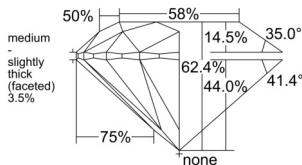

GIA®

FACSIMILE

GIA REPORT 1538212196

Verify this report at GIA.edu

GIA NATURAL DIAMOND DOSSIER®

August 25, 2025
GIA Report Number 1538212196
Shape and Cutting Style ..... Round Brilliant
Measurements ..... 5.65 - 5.69 x 3.54 mm

GRADING RESULTS

Carat Weight ..... 0.70 carat
Color Grade ..... E
Clarity Grade S11
Cut Grade ..... Excellent

ADDITIONAL GRADING INFORMATION

Polish ..... Excellent
Symmetry ..... Excellent
Fluorescence ..... None
Clarity Characteristics..... Crystal, Cloud, Feather
Inscription(s): GIA 1538212196

PROPORTIONS

Profile to actual proportions

GRADING SCALES

GIA COLOR SCALE	GIA CLARITY SCALE	GIA CUT SCALE	
D	FLAWLESS	EXCELLENT	
E	INTERNALLY FLAWLESS		
F		VVS₁	VERY GOOD
G	VVS₂		
H	VS₁	GOOD	
I	VS₂		
J	S1₁	FAIR	
K	S1₂		
L	I₁	POOR	
M	I₂		
N	I₃		
O			
P			
Q			
R			
S			
T			
U			
V			
W			
X			
Y			
Z