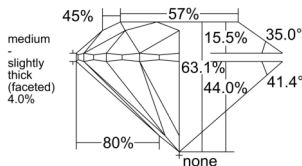

GIA®

FACSIMILE

GIA REPORT 1538150005

Verify this report at GIA.edu

GIA NATURAL DIAMOND DOSSIER®

August 19, 2025
GIA Report Number 1538150005
Shape and Cutting Style ..... Round Brilliant
Measurements ..... 4.66 - 4.70 x 2.95 mm

GRADING RESULTS

Carat Weight ..... 0.39 carat
Color Grade ..... D
Clarity Grade VVS2
Cut Grade ..... Excellent

ADDITIONAL GRADING INFORMATION

Polish ..... Excellent
Symmetry ..... Very Good
Fluorescence ..... None
Clarity Characteristics..... Pinpoint, Indented Natural, Cloud
Inscription(s): GIA 1538150005

PROPORTIONS

Profile to actual proportions