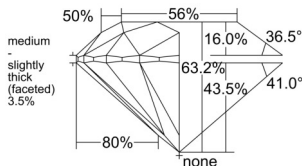

GIA®

FACSIMILE

GIA REPORT 1538143803

Verify this report at GIA.edu

GIA NATURAL DIAMOND DOSSIER®

August 20, 2025
GIA Report Number 1538143803
Shape and Cutting Style ..... Round Brilliant
Measurements ..... 5.16 - 5.19 x 3.27 mm

GRADING RESULTS

Carat Weight ..... 0.54 carat
Color Grade ..... G
Clarity Grade VS2
Cut Grade ..... Excellent

ADDITIONAL GRADING INFORMATION

Polish ..... Excellent
Symmetry ..... Excellent
Fluorescence ..... None
Clarity Characteristics ..... Crystal, Cloud, Needle
Inscription(s): GIA 1538143803

PROPORTIONS

GRADING SCALES

GIA COLOR SCALE

COLORLESS	D
	E
	F
	G
	H
	I
	J
NEAR COLORLESS	K
	L
Faint	M
	N
	O
	P
	Q
	R
	S
	T
	U
	V
	W
	X
	Y
Light	Z

GIA CLARITY SCALE

FLAWLESS	INTERNAL FLAWLESS	
		FLAWLESS
VERY VERY SLIGHTLY INCLUDED	VVS₁	
	VVS₂	
VERY SLIGHTLY INCLUDED	VS₁	
	VS₂	
SLIGHTLY INCLUDED	SI₁	
	SI₂	
INCLUDED	I₁	
	I₂	
	I₃	

GIA CUT SCALE

EXCELLENT
VERY GOOD
GOOD
FAIR
POOR