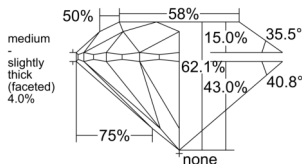

GIA®

FACSIMILE

GIA REPORT 1538072735

Verify this report at GIA.edu

GIA NATURAL DIAMOND DOSSIER®

August 07, 2025
GIA Report Number 1538072735
Shape and Cutting Style ..... Round Brilliant
Measurements ..... 5.31 - 5.35 x 3.31 mm

GRADING RESULTS

Carat Weight ..... 0.58 carat
Color Grade I
Clarity Grade VS1
Cut Grade ..... Excellent

ADDITIONAL GRADING INFORMATION

Polish ..... Excellent
Symmetry ..... Excellent
Fluorescence ..... Faint
Clarity Characteristics ..... Crystal, Pinpoint
Inscription(s): GIA 1538072735

PROPORTIONS

Profile to actual proportions

GRADING SCALES

GIA COLOR SCALE	GIA CLARITY SCALE	GIA CUT SCALE	
D	FLAWLESS	EXCELLENT	
E	INTERNALLY FLAWLESS		
F		VVS₁	VERY GOOD
G	VVS₂		
H	VS₁	GOOD	
I	VS₂		
J	SI₁	FAIR	
K	SI₂		
L	I₁	POOR	
M	I₂		
N	I₃		
O			
P			
Q			
R			
S			
T			
U			
V			
W			
X			
Y			
Z