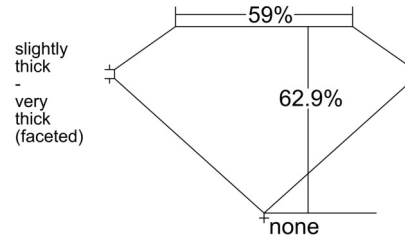

PROPORTIONS

Profile not to actual proportions