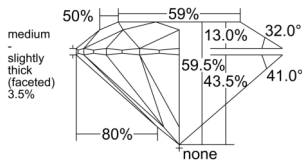

GIA®

FACSIMILE

GIA REPORT 1538022035

Verify this report at GIA.edu

GIA NATURAL DIAMOND DOSSIER®

August 05, 2025
GIA Report Number 1538022035
Shape and Cutting Style ..... Round Brilliant
Measurements ..... 4.72 - 4.74 x 2.81 mm

GRADING RESULTS

Carat Weight ..... 0.38 carat
Color Grade ..... D
Clarity Grade VVS1
Cut Grade ..... Excellent

ADDITIONAL GRADING INFORMATION

Polish ..... Excellent
Symmetry ..... Excellent
Fluorescence ..... Medium Blue
Clarity Characteristics ..... Pinpoint
Inscription(s): GIA 1538022035

PROPORTIONS

Profile to actual proportions

GRADING SCALES

GIA COLOR SCALE	GIA CLARITY SCALE	GIA CUT SCALE
COLOURLESS D	FLAWLESS	EXCELLENT
E	INTERNALLY FLAWLESS	
F	VVS₁	VERY GOOD
G		
H	VVS₂	GOOD
I	VS₁	
J	VS₂	FAIR
K	SI₁	
L	SI₂	POOR
M	I₁	
N	I₂	
O	I₃	
P		
Q		
R		
S		
T		
U		
V		
W		
X		
Y		
Z