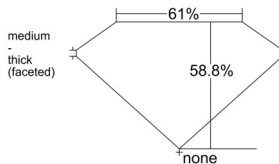

GIA®

FACSIMILE

GIA REPORT 1537900935

Verify this report at GIA.edu

GIA NATURAL DIAMOND DOSSIER®

November 04, 2025
GIA Report Number 1537900935
Shape and Cutting Style ..... Heart Brilliant
Measurements ..... 5.58 x 6.19 x 3.64 mm

GRADING RESULTS

Carat Weight ..... 0.70 carat
Color Grade ..... D
Clarity Grade VVS2

ADDITIONAL GRADING INFORMATION

Polish ..... Excellent
Symmetry ..... Very Good
Fluorescence ..... Faint
Clarity Characteristics ..... Pinpoint
Inscription(s): GIA 1537900935

PROPORTIONS

Profile not to actual proportions

GRADING SCALES

GIA COLOR SCALE		GIA CLARITY SCALE	
COLORLESS	D	VERY VERY SLIGHTLY INCLUDED	FLAWLESS
	E		INTERNALLY FLAWLESS
	F		VVS₁
	G		VVS₂
	H		VS₁
	I		VS₂
	J		SI₁
	K		SI₂
	L		I₁
	M		I₂
NEAR COLORLESS	N	SLIGHTLY INCLUDED	I₃
	O		
	P		
	Q		
FAINT	R		
	S		
	T		
	U		
VERT LIGHT	V		
	W		
	X		
	Y		
LIGHT	Z