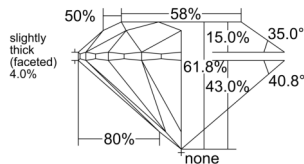

GIA®

FACSIMILE

GIA REPORT 1537891437

Verify this report at GIA.edu

GIA NATURAL DIAMOND DOSSIER®

November 06, 2025
GIA Report Number 1537891437
Shape and Cutting Style ..... Round Brilliant
Measurements ..... 4.75 - 4.78 x 2.94 mm

GRADING RESULTS

Carat Weight ..... 0.41 carat
Color Grade ..... F
Clarity Grade VVS1
Cut Grade ..... Excellent

ADDITIONAL GRADING INFORMATION

Polish ..... Excellent
Symmetry ..... Excellent
Fluorescence ..... None
Clarity Characteristics ..... Pinpoint, Cloud
Inscription(s): GIA 1537891437

PROPORTIONS

Profile to actual proportions

GRADING SCALES

GIA COLOR SCALE	GIA CLARITY SCALE	GIA CUT SCALE	
D	FLAWLESS	EXCELLENT	
E	INTERNALLY FLAWLESS		
F		VVS₁	VERY GOOD
G	VVS₂		
H	VS₁	GOOD	
I	VS₂		
J	SI₁	FAIR	
K	SI₂		
L	I₁	POOR	
M			I₂
N	I₃		
O			
P			
Q			
R			
S			
T			
U			
V			
W			
X			
Y			
Z