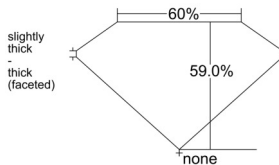

GIA®

FACSIMILE

GIA REPORT 1537707122

Verify this report at GIA.edu

GIA NATURAL DIAMOND DOSSIER®

October 11, 2025
GIA Report Number 1537707122
Shape and Cutting Style ..... Heart Brilliant
Measurements ..... 5.12 x 5.72 x 3.37 mm

GRADING RESULTS

Carat Weight ..... 0.56 carat
Color Grade ..... G
Clarity Grade VS1

ADDITIONAL GRADING INFORMATION

Polish ..... Excellent
Symmetry ..... Excellent
Fluorescence ..... None
Clarity Characteristics..... Crystal, Needle, Pinpoint
Inscription(s): GIA 1537707122

PROPORTIONS

Profile not to actual proportions

GRADING SCALES

GIA COLOR SCALE		GIA CLARITY SCALE			
COLORLESS	D	VERY VERY SLIGHTLY INCLUDED	FLAWLESS		
	E		INTERNALLY FLAWLESS		
	F	VERY SLIGHTLY INCLUDED	VS₁		
	G		VS₂		
	H		VS₁		
	NEAR COLORLESS	I	SLIGHTLY INCLUDED	VS₂	
		J		SI₁	
		FAINT	K	INCLUDED	SI₂
			L		I₁
			M		I₂
VERT LIGHT	N	INCLUDED	I₃		
	O				
	P				
	Q				
	R				
LIGHT	S				
	T				
	U				
	V				
	W				
X					
Y					
Z