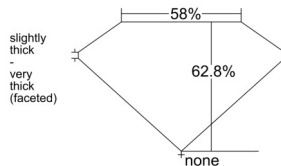

GIA®

FACSIMILE

GIA REPORT 1537635836

Verify this report at GIA.edu

GIA NATURAL DIAMOND DOSSIER®

October 06, 2025
GIA Report Number 1537635836
Shape and Cutting Style ..... Pear Brilliant
Measurements ..... 7.77 x 4.97 x 3.12 mm

GRADING RESULTS

Carat Weight ..... 0.72 carat
Color Grade ..... E
Clarity Grade VS1

ADDITIONAL GRADING INFORMATION

Polish ..... Excellent
Symmetry ..... Very Good
Fluorescence ..... Strong Blue
Clarity Characteristics..... Crystal, Cloud, Pinpoint
Inscription(s): GIA 1537635836

PROPORTIONS

Profile not to actual proportions

GRADING SCALES

GIA COLOR SCALE		GIA CLARITY SCALE		
NEAR COLORLESS	D	VERY VERY SLIGHTLY INCLUDED	FLAWLESS	
	E		INTERNALLY FLAWLESS	
	F	VERY SLIGHTLY INCLUDED	VVS₁	
	G		VVS₂	
	H		VS₁	
	FAINT	I	SLIGHTLY INCLUDED	VS₂
		J		SI₁
		K	INCLUDED	SI₂
		L		I₁
		M		I₂
VERT LIGHT	N	LIGHT	I₃	
	O			
	P			
	Q			
	R