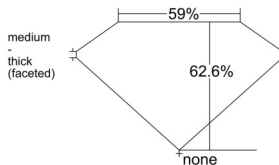

GIA®

FACSIMILE

GIA REPORT 1537577381

Verify this report at GIA.edu

GIA NATURAL DIAMOND DOSSIER®

September 29, 2025
GIA Report Number 1537577381
Shape and Cutting Style ..... Pear Brilliant
Measurements ..... 7.11 x 4.51 x 2.82 mm

GRADING RESULTS

Carat Weight ..... 0.54 carat
Color Grade ..... D
Clarity Grade VS2

ADDITIONAL GRADING INFORMATION

Polish ..... Excellent
Symmetry ..... Excellent
Fluorescence ..... None
Clarity Characteristics..... Crystal, Cloud, Feather
Inscription(s): GIA 1537577381

PROPORTIONS

Profile not to actual proportions

GRADING SCALES

GIA COLOR SCALE		GIA CLARITY SCALE	
COLORLESS	D	VERY VERY SLIGHTLY INCLUDED	FLAWLESS
	E		INTERNALLY FLAWLESS
	F		VVS₁
	G		VVS₂
	H		VS₁
	I		VS₂
	J		SI₁
	K		SI₂
	L		I₁
	M		I₂
NEAR COLORLESS	N	SLIGHTLY INCLUDED	I₃
	O		
	P		
	Q		
FAINT	R		
	S		
	T		
	U		
VERY LIGHT	V		
	W		
	X		
	Y		
LIGHT	Z