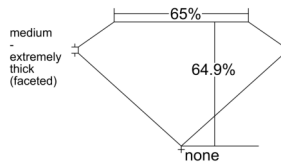

GIA®

FACSIMILE

GIA REPORT 1537443074

Verify this report at GIA.edu

GIA NATURAL DIAMOND DOSSIER®

September 18, 2025
GIA Report Number 1537443074
Shape and Cutting Style ..... Heart Brilliant
Measurements ..... 5.44 x 6.36 x 4.13 mm

GRADING RESULTS

Carat Weight ..... 0.90 carat
Color Grade ..... H
Clarity Grade VS1

ADDITIONAL GRADING INFORMATION

Polish ..... Excellent
Symmetry ..... Very Good
Fluorescence ..... Faint
Clarity Characteristics ..... Crystal
Inscription(s): GIA 1537443074

PROPORTIONS

Profile not to actual proportions

GRADING SCALES

GIA COLOR SCALE		GIA CLARITY SCALE			
COLORLESS	D	VERY VERY SLIGHTLY INCLUDED	FLAWLESS		
	E		INTERNALLY FLAWLESS		
	F	VERY SLIGHTLY INCLUDED	VVS₁		
	G		VVS₂		
	H		VS₁		
	NEAR COLORLESS	I	SLIGHTLY INCLUDED	VS₂	
		J		SI₁	
		FAINT	K	INCLUDED	SI₂
			L		I₁
			M		I₂
VERT LIGHT	N	INCLUDED	I₃		
	O				
	P				
	Q				
	R				
LIGHT	S				
	T				
	U				
	V				
	W				
	X				
Y					
Z