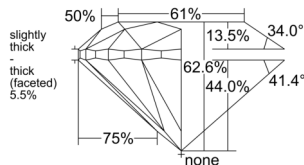

GIA®

FACSIMILE

GIA REPORT 1537375490

Verify this report at gia.edu

GIA NATURAL DIAMOND DOSSIER®

September 11, 2025
GIA Report Number 1537375490
Shape and Cutting Style ..... Round Brilliant
Measurements ..... 5.58 - 5.64 x 3.51 mm

GRADING RESULTS

Carat Weight ..... 0.70 carat
Color Grade ..... F
Clarity Grade S11
Cut Grade ..... Very Good

ADDITIONAL GRADING INFORMATION

Polish ..... Excellent
Symmetry ..... Very Good
Fluorescence ..... None
Clarity Characteristics ..... Feather, Cloud
Inscription(s): GIA 1537375490

PROPORTIONS

Profile to actual proportions