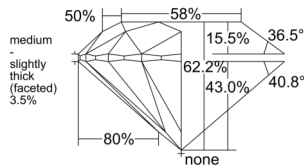

GIA®

FACSIMILE

GIA REPORT 1537152609

Verify this report at GIA.edu

GIA NATURAL DIAMOND DOSSIER®

August 18, 2025
GIA Report Number 1537152609
Shape and Cutting Style ..... Round Brilliant
Measurements ..... 5.26 - 5.29 x 3.28 mm

GRADING RESULTS

Carat Weight ..... 0.56 carat
Color Grade ..... K
Clarity Grade VS1
Cut Grade ..... Excellent

ADDITIONAL GRADING INFORMATION

Polish ..... Excellent
Symmetry ..... Excellent
Fluorescence ..... Faint
Clarity Characteristics..... Crystal, Needle, Pinpoint, Cloud
Inscription(s): GIA 1537152609

PROPORTIONS

GRADING SCALES

GIA COLOR SCALE

COLORLESS	D
	E
	F
	G
	H
	I
	J
NEAR COLORLESS	K
	L
	M
	N
	O
	P
	Q
	R
	S
	T
	U
	V
	W
	X
	Y
LIGHT	Z

GIA CLARITY SCALE

FLAWLESS	INTERNAL FLAWLESS	
		FLAWLESS
VERY VERY SLIGHTLY INCLUDED	VVS₁	
	VVS₂	
VERY SLIGHTLY INCLUDED	VS₁	
	VS₂	
SLIGHTLY INCLUDED	SI₁	
	SI₂	
INCLUDED	I₁	
	I₂	
	I₃	

GIA CUT SCALE

EXCELLENT
VERY GOOD
GOOD
FAIR
POOR