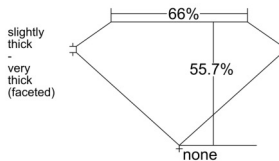

GIA®

FACSIMILE

GIA REPORT 1537125437

Verify this report at GIA.edu

GIA NATURAL DIAMOND DOSSIER®

August 14, 2025
GIA Report Number 1537125437
Shape and Cutting Style ..... Heart Brilliant
Measurements ..... 4.75 x 5.59 x 3.12 mm

GRADING RESULTS

Carat Weight ..... 0.50 carat
Color Grade ..... G
Clarity Grade VVS2

ADDITIONAL GRADING INFORMATION

Polish ..... Excellent
Symmetry ..... Excellent
Fluorescence ..... Faint
Clarity Characteristics..... Needle, Pinpoint, Cloud
Inscription(s): GIA 1537125437

PROPORTIONS

Profile not to actual proportions

GRADING SCALES

GIA COLOR SCALE		GIA CLARITY SCALE			
COLORLESS	D	VERY VERY SLIGHTLY INCLUDED	FLAWLESS		
	E		INTERNALLY FLAWLESS		
	F	VERY SLIGHTLY INCLUDED	VVS₁		
	G		VVS₂		
	H		VS₁		
	NEAR COLORLESS	I	SLIGHTLY INCLUDED	VS₂	
		J		SI₁	
		FAINT	K	INCLUDED	SI₂
			L		I₁
			M		I₂
VERT LIGHT	N		INCLUDED	I₃	
	O				
	P				
	LIGHT	Q			
		R			
S					
T					
U					
	V				
	W				
	X				
	Y				
	Z