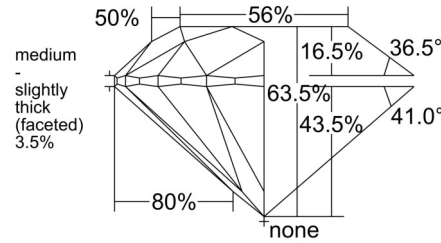

GIA NATURAL DIAMOND GRADING REPORT

 August 11, 2025
 GIA Report Number 1537094512
 Shape and Cutting Style Round Brilliant
 Measurements 6.32 - 6.36 x 4.02 mm

GRADING RESULTS

 Carat Weight 1.00 carat
 Color Grade E
 Clarity Grade VS2
 Cut Grade Excellent

ADDITIONAL GRADING INFORMATION

 Polish Excellent
 Symmetry Excellent
 Fluorescence None
 Inscription(s): GIA 1537094512

PROPORTIONS

Profile to actual proportions

CLARITY CHARACTERISTICS

KEY TO SYMBOLS*

-  Feather
-  Cloud
-  Pinpoint
-  Natural

* Red symbols denote internal characteristics (inclusions). Green or black symbols denote external characteristics (blemishes). Diagram is an approximate representation of the diamond, and symbols shown indicate type, position, and approximate size of clarity characteristics. All clarity characteristics may not be shown. Details of finish are not shown.