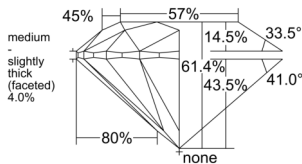

GIA®

FACSIMILE

GIA REPORT 1535995373

Verify this report at GIA.edu

GIA NATURAL DIAMOND DOSSIER®

November 13, 2025
GIA Report Number 1535995373
Shape and Cutting Style ..... Round Brilliant
Measurements ..... 5.24 - 5.25 x 3.22 mm

GRADING RESULTS

Carat Weight ..... 0.54 carat
Color Grade ..... M
Clarity Grade VS2
Cut Grade ..... Excellent

ADDITIONAL GRADING INFORMATION

Polish ..... Excellent
Symmetry ..... Excellent
Fluorescence ..... Medium Blue
Clarity Characteristics ..... Crystal, Cloud
Inscription(s): GIA 1535995373

PROPORTIONS

Profile to actual proportions

GRADING SCALES

GIA COLOR SCALE

COLORESS	D
	E
	F
	G
	H
	I
	J
NEAR COLORESS	K
	L
FANIT	M
	N
	O
	P
	R
VERY LIGHT	S
	T
	U
	V
	W
	X
	Y
LIGHT	Z

GIA CLARITY SCALE

FLAWLESS	INTERNAL FLAWLESS	
		FLAWLESS
VERY VERY SLIGHTLY INCLUDED	VVS₁	
	VVS₂	
VERY SLIGHTLY INCLUDED	VS₁	
	VS₂	
SLIGHTLY INCLUDED	SI₁	
	SI₂	
INCLUDED	I₁	
	I₂	
	I₃	

GIA CUT SCALE

EXCELLENT	
	VERY GOOD
GOOD	
FAIR	
POOR