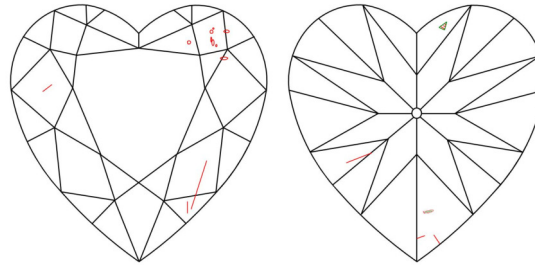

GIA NATURAL DIAMOND GRADING REPORT

November 13, 2025
 GIA Report Number 1535984983
 Shape and Cutting Style Heart Brilliant
 Measurements 7.17 x 8.24 x 4.88 mm

GRADING RESULTS

Carat Weight 1.71 carat
 Color Grade K
 Clarity Grade SI1

ADDITIONAL GRADING INFORMATION

Polish Excellent
 Symmetry Excellent
 Fluorescence Faint
 Inscription(s): GIA 1535984983
Comments: Pinpoints are not shown.

PROPORTIONS

Profile not to actual proportions

CLARITY CHARACTERISTICS

KEY TO SYMBOLS*

-  Feather
-  Crystal
-  Cavity
-  Indented Natural

* Red symbols denote internal characteristics (inclusions). Green or black symbols denote external characteristics (blemishes). Diagram is an approximate representation of the diamond, and symbols shown indicate type, position, and approximate size of clarity characteristics. All clarity characteristics may not be shown. Details of finish are not shown.