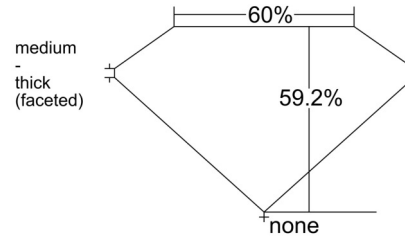

GIA NATURAL DIAMOND GRADING REPORT

November 13, 2025
GIA Report Number 1535984983
Shape and Cutting Style ..... Heart Brilliant
Measurements ..... 7.17 x 8.24 x 4.88 mm

GRADING RESULTS

Carat Weight ..... 1.71 carat
Color Grade ..... K
Clarity Grade SI1

ADDITIONAL GRADING INFORMATION

Polish ..... Excellent
Symmetry ..... Excellent
Fluorescence ..... Faint
Inscription(s): GIA 1535984983
Comments: Pinpoints are not shown.

PROPORTIONS

Profile not to actual proportions