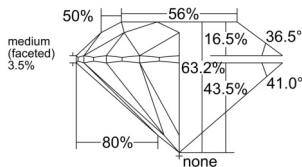

GIA®

FACSIMILE

GIA REPORT 1535718730

Verify this report at GIA.edu

GIA NATURAL DIAMOND DOSSIER®

October 14, 2025
GIA Report Number 1535718730
Shape and Cutting Style ..... Round Brilliant
Measurements ..... 4.73 - 4.77 x 3.00 mm

GRADING RESULTS

Carat Weight ..... 0.41 carat
Color Grade ..... F
Clarity Grade VS2
Cut Grade ..... Excellent

ADDITIONAL GRADING INFORMATION

Polish ..... Excellent
Symmetry ..... Excellent
Fluorescence ..... Strong Blue
Clarity Characteristics ..... Crystal
Inscription(s): GIA 1535718730

PROPORTIONS

Profile to actual proportions