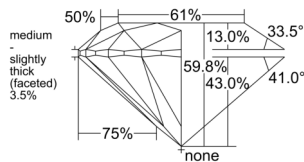

GIA®

FACSIMILE

GIA REPORT 1535675534

Verify this report at GIA.edu

GIA NATURAL DIAMOND DOSSIER®

October 09, 2025
GIA Report Number 1535675534
Shape and Cutting Style ..... Round Brilliant
Measurements ..... 4.35 - 4.36 x 2.61 mm

GRADING RESULTS

Carat Weight ..... 0.30 carat
Color Grade ..... F
Clarity Grade I1
Cut Grade ..... Excellent

ADDITIONAL GRADING INFORMATION

Polish ..... Excellent
Symmetry ..... Excellent
Fluorescence ..... None
Clarity Characteristics ..... Feather
Inscription(s): GIA 1535675534

PROPORTIONS

Profile to actual proportions

GRADING SCALES

GIA COLOR SCALE	GIA CLARITY SCALE	GIA CUT SCALE
COLOURLESS	FLAWLESS	EXCELLENT
D	INTERNALLY FLAWLESS	
E	VVS₁	VERY GOOD
F		
G	VS₁	GOOD
H		
I	SI₁	FAIR
J		
K	I₁	POOR
L		
M	I₂	
N	I₃	
O		
P		
Q		
R		
S		
T		
U		
V		
W		
X		
Y		
Z