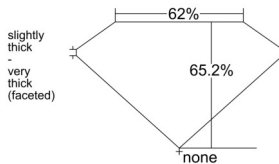

GIA®

FACSIMILE

GIA REPORT 1535605561

Verify this report at GIA.edu

GIA NATURAL DIAMOND DOSSIER®

October 01, 2025
GIA Report Number 1535605561
Shape and Cutting Style ..... Pear Brilliant
Measurements ..... 7.43 x 4.77 x 3.11 mm

GRADING RESULTS

Carat Weight ..... 0.70 carat
Color Grade ..... J
Clarity Grade VS1

ADDITIONAL GRADING INFORMATION

Polish ..... Excellent
Symmetry ..... Excellent
Fluorescence ..... Faint
Clarity Characteristics..... Crystal, Cloud, Indented Natural
Inscription(s): GIA 1535605561

PROPORTIONS

Profile not to actual proportions

GRADING SCALES

GIA COLOR SCALE		GIA CLARITY SCALE		
NEAR COLORLESS	D	VERY VERY SLIGHTLY INCLUDED	FLAWLESS	
	E		INTERNALLY FLAWLESS	
	F	VERY SLIGHTLY INCLUDED	VVS₁	
	G		VVS₂	
	H		VS₁	
	FAINT	I	SLIGHTLY INCLUDED	VS₂
		J		SI₁
		K	INCLUDED	SI₂
		L		I₁
		M		I₂
LIGHT	N		I₃	
	O			
	P			
	Q			
	R			
	S			
	T			
	U			
	V			
	W			
	X			
	Y			
	Z