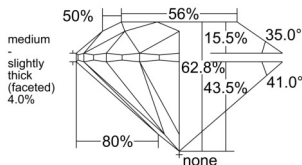

GIA®

FACSIMILE

GIA REPORT 1535522637

Verify this report at GIA.edu

GIA NATURAL DIAMOND DOSSIER®

September 23, 2025
GIA Report Number 1535522637
Shape and Cutting Style ..... Round Brilliant
Measurements ..... 5.38 - 5.41 x 3.39 mm

GRADING RESULTS

Carat Weight ..... 0.61 carat
Color Grade ..... M
Clarity Grade VVS1
Cut Grade ..... Excellent

ADDITIONAL GRADING INFORMATION

Polish ..... Excellent
Symmetry ..... Excellent
Fluorescence ..... Strong Blue
Clarity Characteristics ..... Cloud, Pinpoint, Feather
Inscription(s): GIA 1535522637

PROPORTIONS

Profile to actual proportions

GRADING SCALES

GIA COLOR SCALE	GIA CLARITY SCALE	GIA CUT SCALE	
D	FLAWLESS	EXCELLENT	
E	INTERNALLY FLAWLESS		
F		VVS₁	VERY GOOD
G	VVS₂		
H	VS₁	GOOD	
I	VS₂		
J	SI₁	FAIR	
K	SI₂		
L	I₁	POOR	
M	I₂		
N	I₃		
O			
P			
Q			
R			
S			
T			
U			
V			
W			
X			
Y			
Z