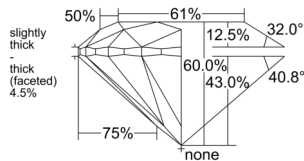

GIA®

FACSIMILE

GIA REPORT 1535410584

Verify this report at GIA.edu

GIA NATURAL DIAMOND DOSSIER®

September 13, 2025
GIA Report Number 1535410584
Shape and Cutting Style ..... Round Brilliant
Measurements ..... 5.09 - 5.13 x 3.07 mm

GRADING RESULTS

Carat Weight ..... 0.50 carat
Color Grade ..... G
Clarity Grade VS1
Cut Grade ..... Very Good

ADDITIONAL GRADING INFORMATION

Polish ..... Excellent
Symmetry ..... Excellent
Fluorescence ..... Strong Blue
Clarity Characteristics ..... Cloud
Inscription(s): GIA 1535410584

PROPORTIONS

Profile to actual proportions

GRADING SCALES

GIA COLOR SCALE	GIA CLARITY SCALE	GIA CUT SCALE	
D	FLAWLESS	EXCELLENT	
E	INTERNALLY FLAWLESS		
F		VVS₁	VERY GOOD
G	VVS₂		
H	VS₁	GOOD	
I	VS₂		
J	SI₁	FAIR	
K	SI₂		
L	I₁	POOR	
M	I₂		
N	I₃		
O			
P			
Q			
R			
S			
T			
U			
V			
W			
X			
Y			
Z