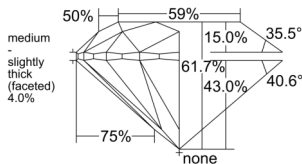

GIA®

FACSIMILE

GIA REPORT

1535410141

Verify this report at GIA.edu

GIA NATURAL DIAMOND DOSSIER®

September 13, 2025
GIA Report Number 1535410141
Shape and Cutting Style ..... Round Brilliant
Measurements ..... 5.06 - 5.09 x 3.13 mm

GRADING RESULTS

Carat Weight ..... 0.50 carat
Color Grade ..... D
Clarity Grade VS1
Cut Grade ..... Excellent

ADDITIONAL GRADING INFORMATION

Polish ..... Excellent
Symmetry ..... Excellent
Fluorescence ..... Strong Blue
Clarity Characteristics ..... Crystal, Pinpoint
Inscription(s): GIA 1535410141

PROPORTIONS

Profile to actual proportions

GRADING SCALES

GIA COLOR SCALE

COLORLESS	D
	E
	F
	G
	H
	I
	J
NEAR COLORLESS	K
	L
Faint	M
	N
	O
	P
Very Light	Q
	R
	S
	T
	U
	V
Light	W
	X
	Y
	Z

GIA CLARITY SCALE

FLAWLESS	INTERNAL FLAWLESS	
		EXCELLENT
VERY VERY SLIGHTLY INCLUDED	VVS₁	
	VVS₂	
VERY SLIGHTLY INCLUDED	VS₁	
	VS₂	
SLIGHTLY INCLUDED	SI₁	
	SI₂	
INCLUDED	I₁	
	I₂	
	I₃	
	POOR	

GIA CUT SCALE

EXCELLENT
VERY GOOD
GOOD
FAIR
POOR