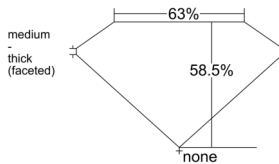

GIA®

FACSIMILE

GIA REPORT 1535307870

Verify this report at GIA.edu

GIA NATURAL DIAMOND DOSSIER®

September 05, 2025
GIA Report Number 1535307870
Shape and Cutting Style ..... Oval Brilliant
Measurements ..... 6.83 x 4.42 x 2.58 mm

GRADING RESULTS

Carat Weight ..... 0.50 carat
Color Grade ..... F
Clarity Grade VS1

ADDITIONAL GRADING INFORMATION

Polish ..... Very Good
Symmetry ..... Excellent
Fluorescence ..... None
Clarity Characteristics ..... Feather, Pinpoint
Inscription(s): GIA 1535307870

PROPORTIONS

Profile not to actual proportions

GRADING SCALES

GIA COLOR SCALE		GIA CLARITY SCALE	
COLORLESS	D	VERY VERY SLIGHTLY INCLUDED	FLAWLESS
	E		INTERNALLY FLAWLESS
	F		VVS₁
	G		VVS₂
	H		VS₁
	I		VS₂
	J		SI₁
	K		SI₂
	L		I₁
	M		I₂
NEAR COLORLESS	N	SLIGHTLY INCLUDED	I₃
	O		
	P		
	Q		
FAINT	R		
	S		
	T		
	U		
VERT LIGHT	V		
	W		
	X		
	Y		
LIGHT	Z