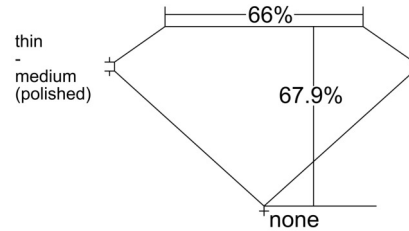

GIA NATURAL DIAMOND GRADING REPORT

August 16, 2025
 GIA Report Number 1535137893
 Shape and Cutting Style Cut-Cornered Rectangular
 Modified Brilliant
 Measurements 8.35 x 5.66 x 3.84 mm

GRADING RESULTS

Carat Weight 1.50 carat
 Color Grade J
 Clarity Grade SI2

ADDITIONAL GRADING INFORMATION

Polish Excellent
 Symmetry Excellent
 Fluorescence None
 Inscription(s): GIA 1535137893
 Comments: Additional clouds are not shown.

PROPORTIONS

Profile not to actual proportions

CLARITY CHARACTERISTICS

KEY TO SYMBOLS*

- Feather
- Cloud
- Pinpoint

* Red symbols denote internal characteristics (inclusions). Green or black symbols denote external characteristics (blemishes). Diagram is an approximate representation of the diamond, and symbols shown indicate type, position, and approximate size of clarity characteristics. All clarity characteristics may not be shown. Details of finish are not shown.