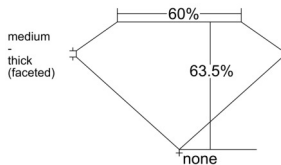

GIA®

FACSIMILE

GIA REPORT 1535127016

Verify this report at GIA.edu

GIA NATURAL DIAMOND DOSSIER®

August 13, 2025
GIA Report Number 1535127016
Shape and Cutting Style ..... Oval Brilliant
Measurements ..... 6.22 x 4.43 x 2.81 mm

GRADING RESULTS

Carat Weight ..... 0.50 carat
Color Grade ..... F
Clarity Grade VS2

ADDITIONAL GRADING INFORMATION

Polish ..... Excellent
Symmetry ..... Very Good
Fluorescence ..... None
Clarity Characteristics..... Feather, Cloud, Indented Natural
Inscription(s): GIA 1535127016

PROPORTIONS

Profile not to actual proportions

GRADING SCALES

GIA COLOR SCALE		GIA CLARITY SCALE			
COLORLESS	D	VERY VERY SLIGHTLY INCLUDED	FLAWLESS		
	E		INTERNALLY FLAWLESS		
	F		VVS₁		
	G		VVS₂		
	NEAR COLORLESS		H	VERY SLIGHTLY INCLUDED	VS₁
			I		VS₂
			J		SI₁
	FAINT		K	SLIGHTLY INCLUDED	SI₂
			L		I₁
			M		I₂
N		I₃			
VERT LIGHT	O	INCLUDED			
	P				
	Q				
	R				
	S				
	T				
LIGHT	U				
	V				
	W				
	X				
Y					
Z