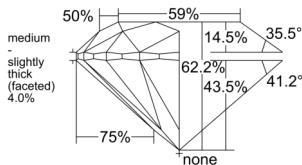

GIA®

FACSIMILE

GIA REPORT 1535125746

Verify this report at GIA.edu

GIA NATURAL DIAMOND DOSSIER®

August 13, 2025
GIA Report Number 1535125746
Shape and Cutting Style ..... Round Brilliant
Measurements ..... 5.66 - 5.70 x 3.54 mm

GRADING RESULTS

Carat Weight ..... 0.71 carat
Color Grade ..... K
Clarity Grade VS1
Cut Grade ..... Excellent

ADDITIONAL GRADING INFORMATION

Polish ..... Excellent
Symmetry ..... Excellent
Fluorescence ..... Faint
Clarity Characteristics..... Crystal, Cloud, Pinpoint
Inspection(s): GIA 1535125746

PROPORTIONS

Profile to actual proportions