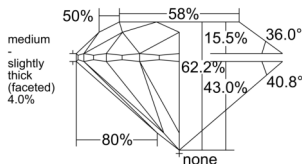

GIA®

FACSIMILE

GIA REPORT 1535015671

Verify this report at GIA.edu

GIA NATURAL DIAMOND DOSSIER®

August 04, 2025
GIA Report Number 1535015671
Shape and Cutting Style ..... Round Brilliant
Measurements ..... 5.65 - 5.67 x 3.52 mm

GRADING RESULTS

Carat Weight ..... 0.70 carat
Color Grade I
Clarity Grade VS1
Cut Grade ..... Excellent

ADDITIONAL GRADING INFORMATION

Polish ..... Excellent
Symmetry ..... Excellent
Fluorescence ..... Faint
Clarity Characteristics ..... Crystal, Feather
Inscription(s): GIA 1535015671

PROPORTIONS

GRADING SCALES

GIA COLOR SCALE

COLOREDNESS	D
	E
	F
	G
	H
	I
	J
NEAR COLORLESS	K
	L
FAINTE	M
	N
	O
	P
	Q
	R
	S
	T
	U
	V
	W
	X
	Y
LIGHT	Z

GIA CLARITY SCALE

VERY VERY SLIGHTLY INCLUDED	FLAWLESS
	INTERNALLY FLAWLESS
VERY SLIGHTLY INCLUDED	VVS₁
	VVS₂
SLIGHTLY INCLUDED	VS₁
	VS₂
INCLUDED	SI₁
	SI₂
	I₁
	I₂
	I₃

GIA CUT SCALE

EXCELLENT
VERY GOOD
GOOD
FAIR
POOR